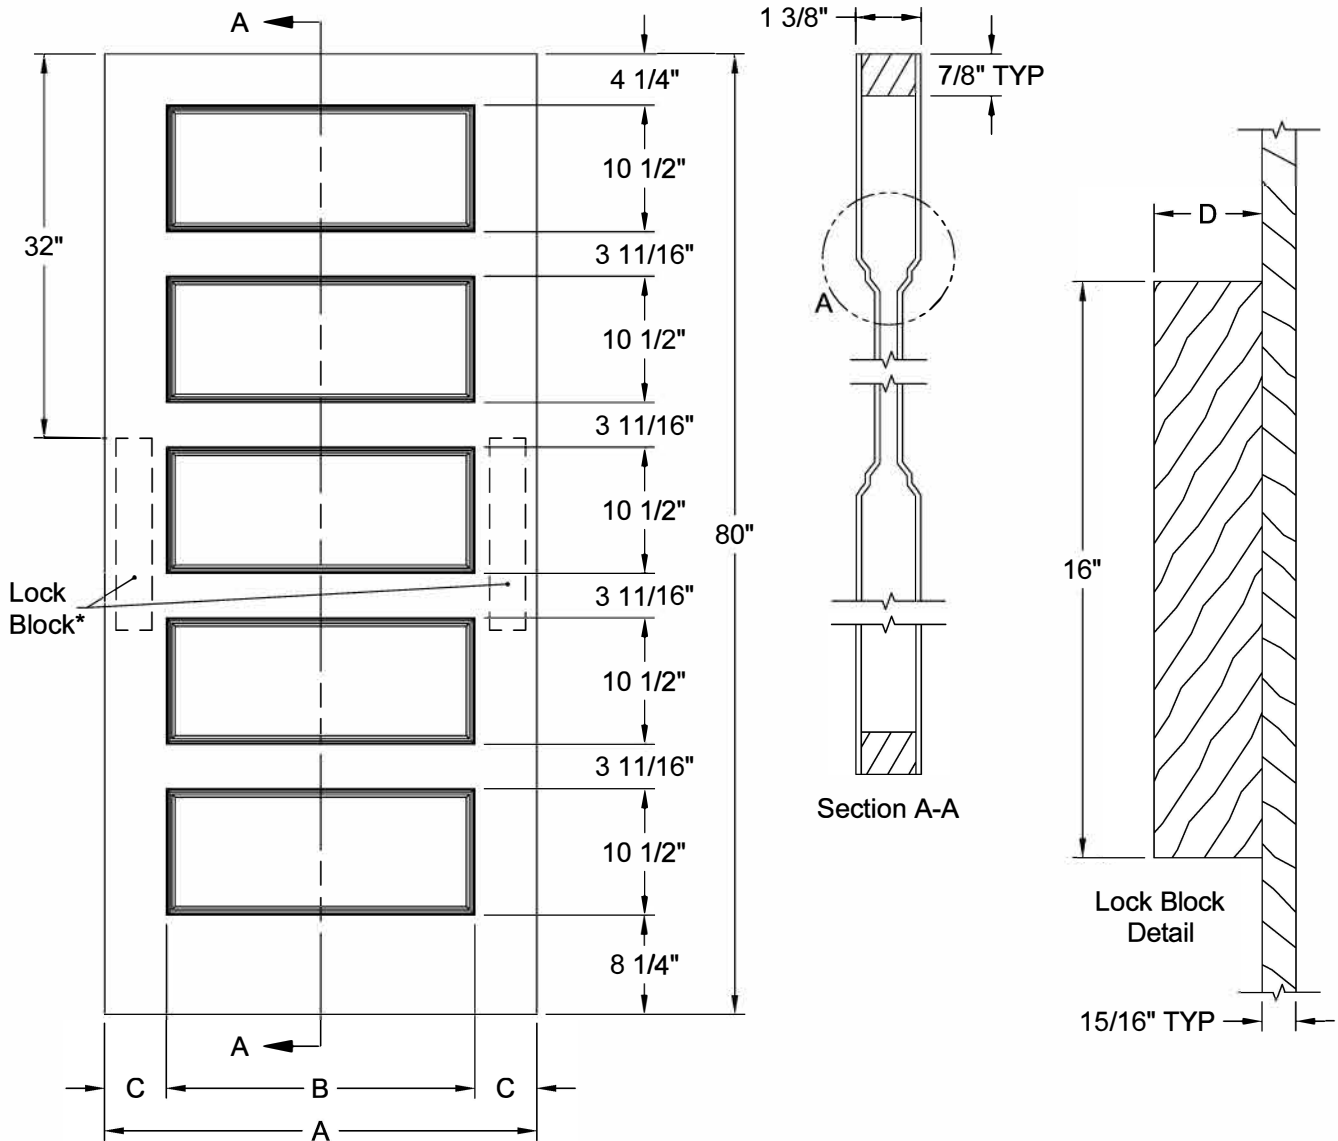

CONMORE® SMOOTH 6'-8"

Detail A
Flat Panel Profile

Dimension Table				
Door Size	A	B	C	D
3'-0" x 6'-8"	36"	25 5/8"	5 3/16"	3"
2'-10" x 6'-8"	34"	23 5/8"	5 3/16"	3"
2'-8" x 6'-8"	32"	23 5/8"	4 3/16"	3"
2'-6" x 6'-8"	30"	21 5/8"	4 3/16"	3"
2'-4" x 6'-8"	28"	19 5/8"	4 3/16"	3"
2'-2" x 6'-8"	26"	15 5/8"	5 3/16"	3"
2'-0" x 6'-8"	24"	15 5/8"	4 3/16"	3"
1'-10" x 6'-8"	22"	15 5/8"	3 3/16"	2 1/8"
1'-8" x 6'-8"	20"	9 5/8"	5 3/16"	3"
1'-6" x 6'-8"	18"	9 5/8"	4 3/16"	3"

* Number and size of Lock Blocks may vary by model and customer selection. Please specify at time of ordering.